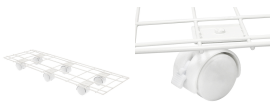

## 6-Wheel Rectangle Pot Trolley - White

Plant Support / Plant Stands

- Heavy duty 100kg capacity
- Strong and sturdy design
- Suits large, long pots
- Protect surfaces
- 2 locking wheels

### DISPLAY POTTED PLANTS AND PROTECT SURFACES

Whites 6-Wheel Rectangle Pot Trolley - White is a convenient and stylish way to display your large, long pots and protect surfaces from scratches and stains at the same time. With its strong and sturdy design, you can reduce heavy lifting as it allows you to easily and safely reposition your potted plants indoors or outdoors.

It features 6 wheels with 2 locking wheels that secure your pots in place.

Also available in [Black finish](#).

Code	Product Description	Size
18523	6-Wheel Rectangle Pot Trolley - White	60cmx20cm

#### Handy Hints:

- Holds up to 100kg. When placing pots, ensure the weight of the pot is evenly spread between wheels.
- Not to be used as a travel device or toy.