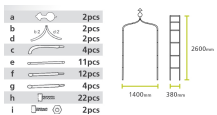

Easy to assemble, black powder-coated steel with secure base.

Measures: 2600mm high, 1400mm wide & 380mm deep. See illustration and components included below:

Code	Product Description	Height	Colour
18063	Cambridge Arch	2600mm	Black