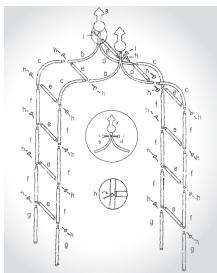

### DECORATIVE GARDEN ACCENT

Whites Cambridge Arch creates a striking garden entrance.

Its charming design features elegant finials and commands a presence. Ideal for supporting flowering climbers and vines, and frames your garden.

Easy to assemble, black powder-coated steel with secure base.

Measures: 2600mm high, 1400mm wide & 380mm deep. See illustration and components included below:

Code	Product Description	Height	Colour
18063	Cambridge Arch	2600mm	Black