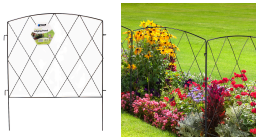

Diamond Edging Panel

Garden Edging / Edging Panels

- Ideal for flower beds, paths etc.
- Doubles as trellis
- Keep animals off your garden beds
- Modular - add panels as needed
- Available at selected Bunnings only. Please check with your local store.

DOUBLES AS TRELLIS

Whites Diamond Edging Panel is a decorative border ideal for flower beds along paths, driveways and in backyards, also doubles as trellis.

Modular; simply add or remove panels as needed using the interlocking end hooks.