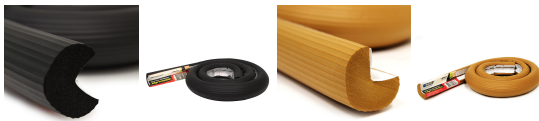

Edge Protection Heavy Duty Building / Surface Protection

- Ideal for hard edges & corners
- Adhere to clean surface
- Easy to install
- Indoor & outdoor use
- Available in Bunnings New South Wales, Queensland and Victoria only. Please check with your local NSW, QLD or VIC store.

IDEAL FOR HARD EDGE AND CORNER PROTECTION

Whites Edge Protection Heavy Duty features an adhesive tape and moulded corner that adheres to any clean surface such as concrete, timber and steel.

Ideal for hard edge and corner protection, it can be used on garage walls and pillars as a bumper to protect car doors from dents and scratches.

Available in two colours: Yellow and Black to suit various purposes. Also available in a 2m roll.

Code	Product Description	Size
14748	Edge Protection HD Yellow - 1m strip*	27mm x 14mm
14749	Edge Protection HD Black - 1m strip*	27mm x 14mm