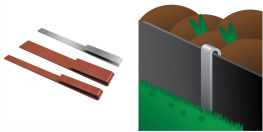

## Edging Pegs

### Garden Edging / Edging Pegs & Stakes

- Pegs for securing and joining lawn edging
- Robust steel peg
- Available in zinc plated or powder coated brown

### SECURE LAWN EDGING QUICKLY AND EASILY

Whites Edging Pegs are designed to secure and join lawn edging strips up to 100mm wide.

Available in zinc plated or powder coated brown finish to match different lawn edge strips, these pins are quick and easy to install. Simply tap in or push firmly to secure.