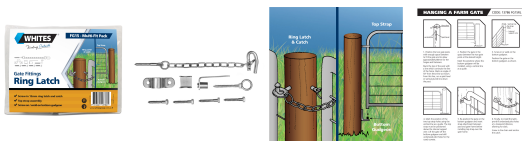

## FG15 Ring Latch Fencing Solutions / Gates & Fittings

- Gate pack for locking gates
- 12mm ring latch & catch, with chain
- Comes with top strap & bottom gudgeon
- Available at selected Bunnings New South Wales, South Australia & Victoria only. Please check with your local NSW, SA or VIC store.

### FG15 RING LATCH - MULTI-FIT PACK

Whites FG15 Ring Latch is a convenient way for locking gates. Featuring a screw-in 12mm ring latch and catch with chain, top strap and screw-on/weld-on gudgeon.

Also available in Drop Latch style.

For full installation instruction, click on the image in the photo gallery.

Code	Product Description
13786	FG15 Ring Latch pack*

\* Available in New South Wales, South Australia & Victoria only