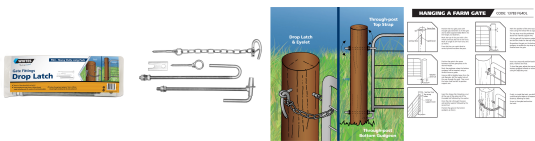

FG4 Drop Latch

Fencing Solutions / Gates & Fittings

- Gate pack for locking gates
- 12mm drop latch & eyelet, with chain
- Comes with top strap & bottom gudgeon
- Available at selected Bunnings New South Wales & Queensland only. Please check with your local NSW or QLD store.

FG4 DROP LATCH - HEAVY DUTY LONG PACK

Whites FG4 Drop Latch is a convenient way for locking gates. Featuring a screw-in 12mm drop latch and eyelet with chain, the pack includes:

- top through-post strap 16mm x 400mm thread length, 3 x nuts, 2 x washers and backing plate
- bottom through-post gudgeon 16mm x 400mm thread length, 2 x nuts and 2 x washers

Also available in Ring Latch style.

For full installation instruction, click on the image in the photo gallery.

Code	Product Description
13783	FG4 Drop Latch pack*

* Available in New South Wales & Queensland only