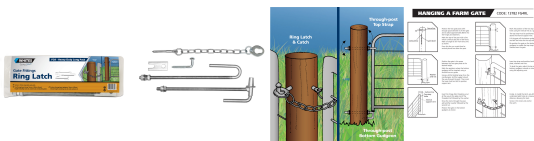

## FG4 Ring Latch

### Fencing Solutions / Gates & Fittings

- Gate pack for locking gates
- 12mm ring latch & catch, with chain
- Comes with top strap & bottom gudgeon
- Available at selected Bunnings New South Wales, Queensland & Victoria only. Please check with your local NSW, QLD or VIC store.

### FG4 RING LATCH - HEAVY DUTY LONG PACK

Whites FG4 Ring Latch is a convenient way for locking gates. Featuring a screw-in 12mm ring latch and catch with chain, the pack includes:

- top through-post strap 16mm x 400mm thread length, 3 x nuts, 2 x washers and backing plate
- bottom through-post gudgeon 16mm x 400mm thread length, 2 x nuts and 2 x washers

Also available in Drop Latch style.

For full installation instruction, click on the image in the photo gallery.

Code	Product Description
13782	FG4 Ring Latch pack*

\* Available in New South Wales, Queensland & Victoria only