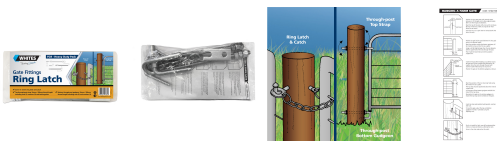

## FG9 Ring Latch

### Fencing Solutions / Gates & Fittings

- Gate pack for locking gates
  - 12mm ring latch & catch, with chain
  - Comes with top strap & bottom gudgeon
  - Available at selected Bunnings South Australia & Victoria only.
- Please check with your local SA or VIC store.

### FG9 RING LATCH - HEAVY DUTY PACK

Whites FG9 Ring Latch is a convenient way for locking gates. Featuring a screw-in 12mm ring latch and catch with chain, the pack includes:

- top through-post strap 16mm x 300mm thread length, 3 x nuts, 2 x washers and backing plate
- bottom through-post gudgeon 16mm x 300mm thread length, 2 x nuts and 2 x washers