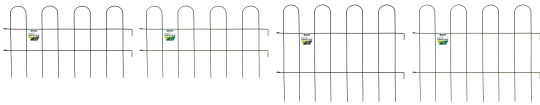

## Interlocking Edging Panel

### Garden Edging / Edging Panels

- Decorative edging for garden beds and pathways
- Quick and easy to install
- Beautifies and protects your garden
- Available in Black or Green

## INTERLOCKING DECORATIVE WIRE PANELS

Whites Interlocking Edging Panel is a decorative, modular panel ideal for flower beds along paths, driveways and in backyards. The wire loop design is a classic favourite.

Easy to install:

- simply push the steel legs firmly into the ground - no digging required
- the modular built-in hook system means you can add extra panels in straight runs or at an angle

Code	Product Description	Size
14361	Interlocking Edging Panel - Black	890mm x 550mm
14362	Interlocking Edging Panel - Green	890mm x 550mm
14363	Interlocking Edging Panel - Black	890mm x 760mm
14364	Interlocking Edging Panel - Green	890mm x 760mm