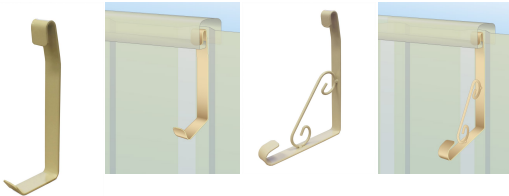

## Panel Fencing Hooks

Plant Support / Hanging Basket Accessories

### PANEL FENCING HOOKS

Whites Panel Fencing Hooks are specifically made for steel panel fencing applications. The hooks provide a strong, secure anchor for hanging plants and other items. Available in Classic and Decorative designs.

To install the hooks, simply slide under fence capping and pull down to lock in place.

Code	Product Description
18149	Fence Hook - Classic
18150	Fence Hook - Decorative