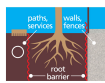

## Root Barrier

### Garden Edging / Landscaper's Edging

- Rippled surface helps retain roots
- Holds mulch and prevents water run-off
- Protects fences and walls

### IDEAL FOR LARGE PLANTS AND TREES

Whites Edge Barrier minimises the damaging effects roots and moisture can have on walls, paths, fences and underground services.

Made from recycled plastic material.