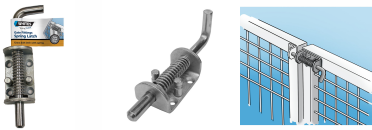

## Spring Latch

Fencing Solutions / Gates & Fittings

- Latch with spring
- Suitable for gates, cages & box trailers
- Screw-in or weld-on

## BOLT LATCH WITH SPRING

Whites Spring Latch is a 12mm bolt latch with spring that can be screwed-in or welded-on.

Suitable for gates, cages and box trailers, the latch pulls back to open and then springs back into place when you want to secure the gate or door.