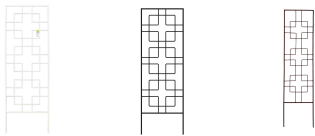

Zen Decorative Trainers

Plant Support / Obelisks & Trainers

- Tranquility, style and geometric symmetry
- Decorative garden feature, doubles as plant trainer
- Easy to set up
- Available at selected Bunnings stores only - Please check with your local store.

GARDEN FEATURE AND PLANT TRAINER

Create your own backyard oasis.

Whites Zen Decorative Trainers are a decorative garden feature and plant trainer in one. Add a touch of zen tranquility to your outdoor area with geometric lines.

Easy to set up, simply fix them onto a wall or push the two feet firmly into the ground as a freestanding feature.

Available in three sizes - small: 1200mm x 300mm in Black, medium: 1600mm x 600mm in Black and Rustic and large: 1800mm x 600mm in Black and White.